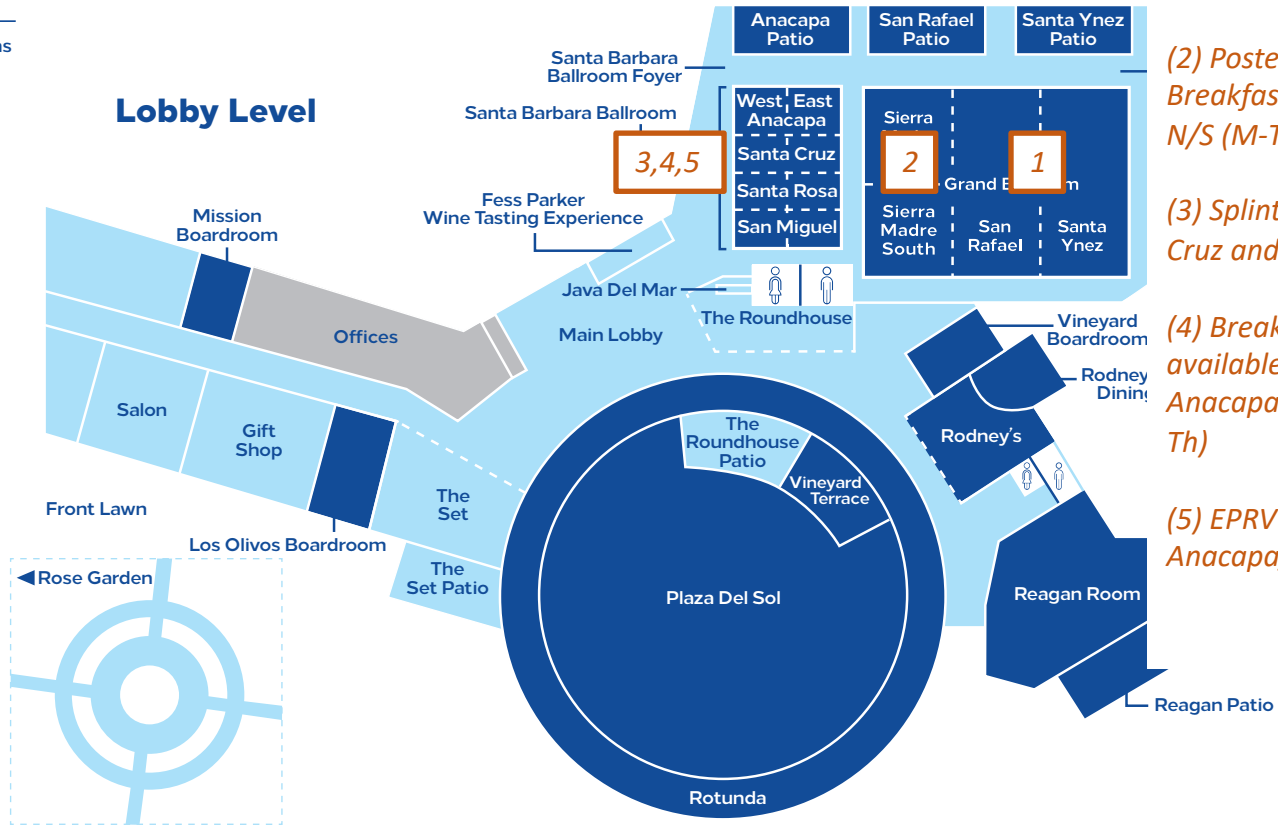

FLOOR MAP KEY

- Meeting/Conference Rooms
- Amenities
- Public Space
- Private

(1) Plenary Session and Splinter Session in San Rafael/Santa Ynez (M-Th)

(2) Poster Room, Coffee, Breakfast in Sierra Madre N/S (M-Th)

(3) Splinter Sessions in Santa Cruz and San Miguel (Tu/Th)

(4) Breakout Meeting space available in Santa Cruz and Anacapa East as needed (M-Th)

(5) EPRV RCN Collab day in Anacapa/Santa Cruz (F)

Opening Reception on front lawn, Sunday 4:30-6:30 pm (weather back-up location is the Reagan Room)

**EPRV 5 Conference Locations
Santa Barbara Hilton Beachfront Resort**