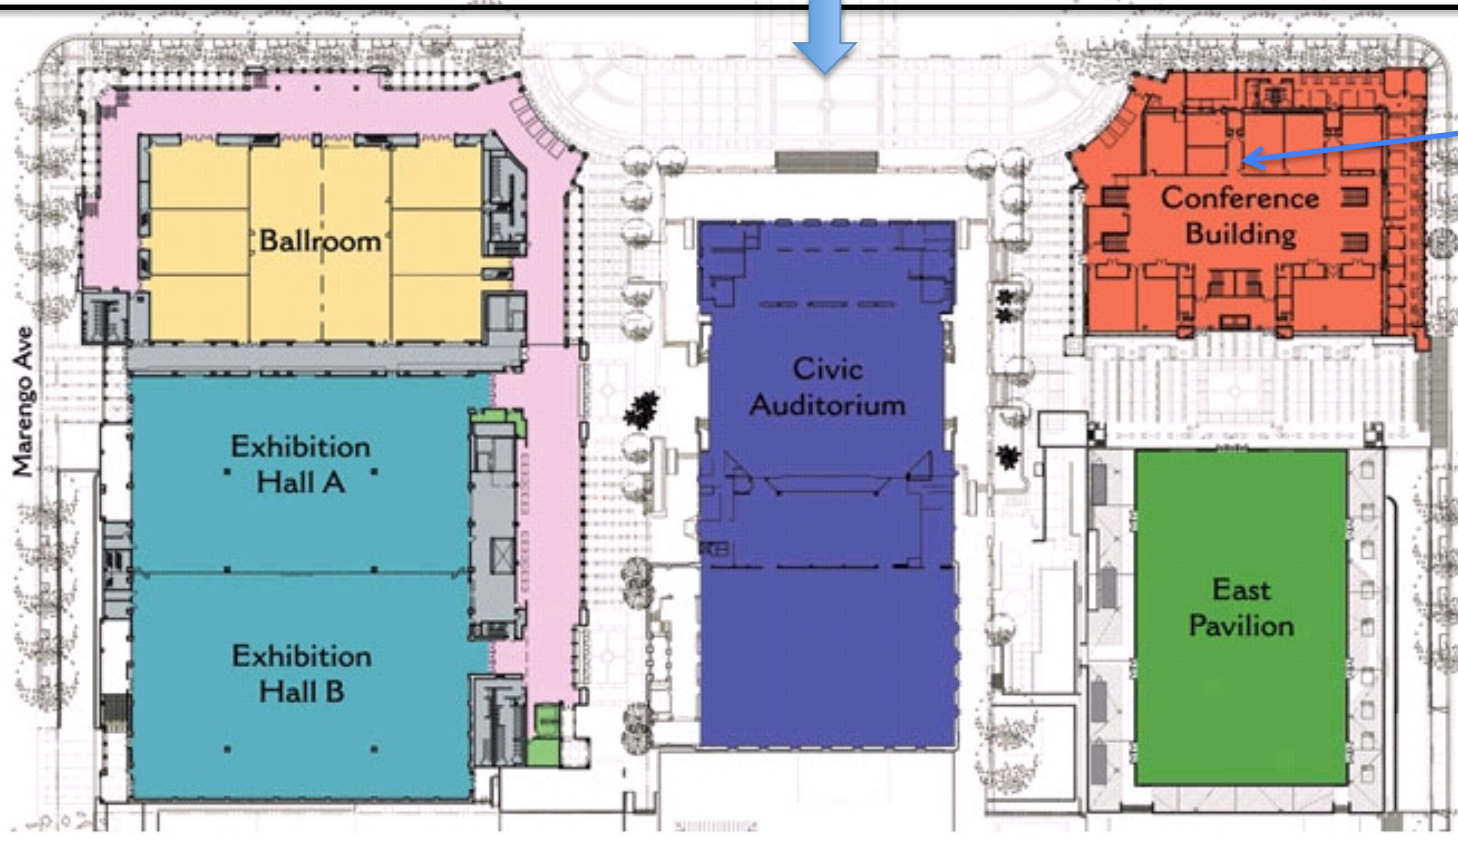

# Map of Pasadena Convention Center

300 E. Green St.

*Paseo Colorado shops and restaurants*

Green St. (one way)

Bus pickup and drop-off for Wednesday afternoon trips and bus to Thursday evening banquet in front of Civic Auditorium

To Los Robles Ave., Hilton and Westin Hotels

LTD-15 will meet in the conference building lower level

Pasadena Sheraton

Entrance to parking garage off Euclid; \$10 per day

Euclid Ave.